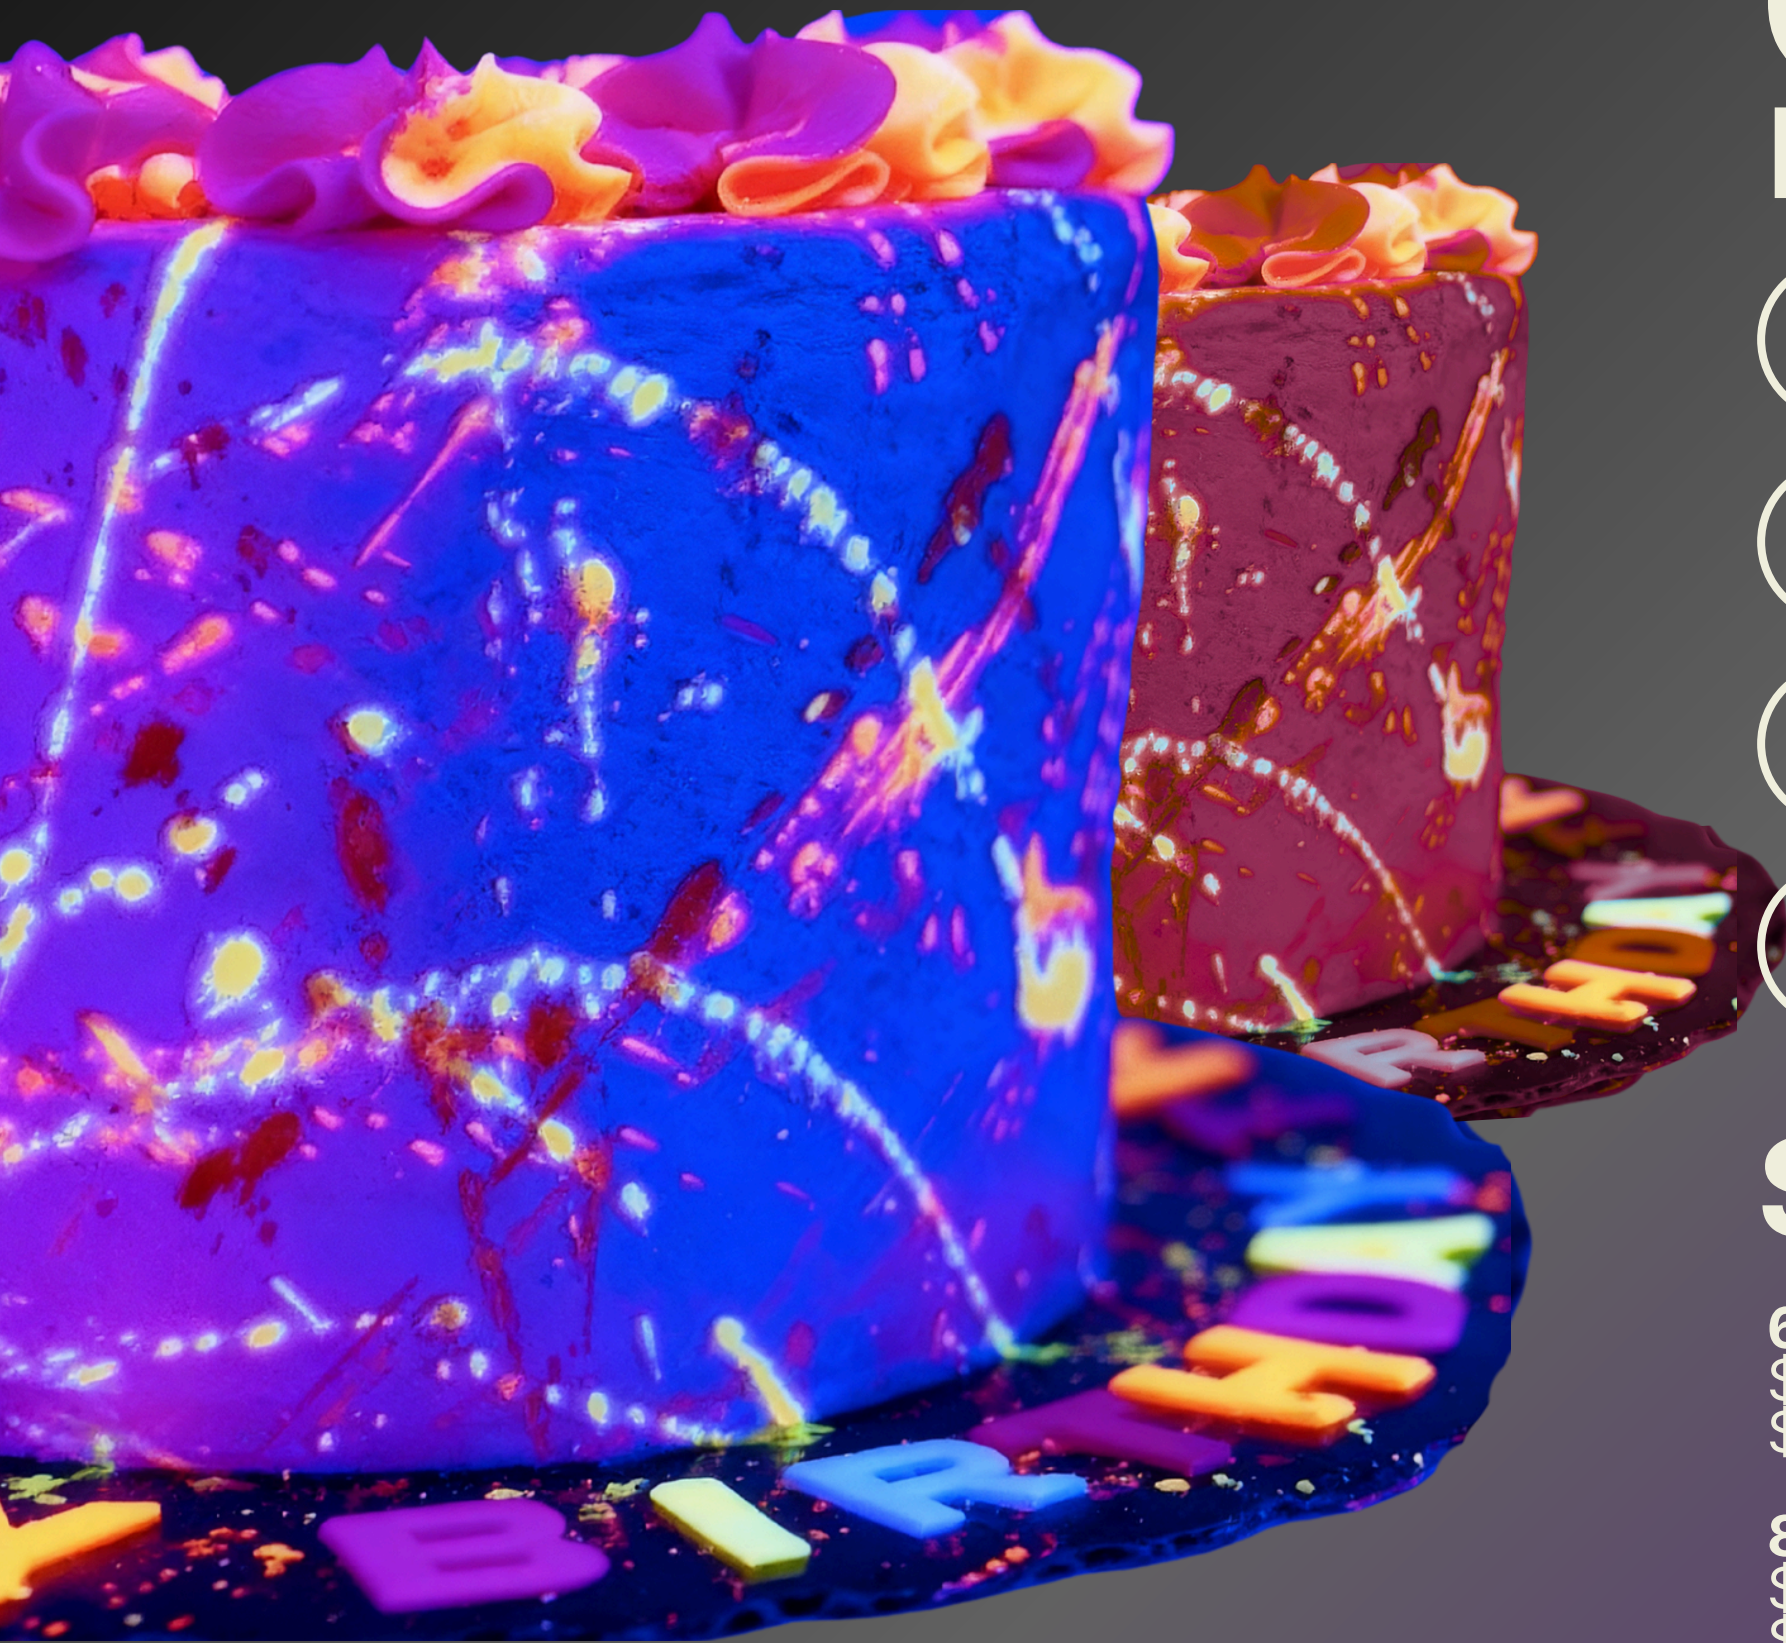

GLOW CAKES FLAVOURS

VANILLA

CHOCOLATE

FUNFETTI

RED VELVET

SIZES / PRICING

6 INCH
$130 STANDARD
$140 CUSTOM

8 INCH
$160 STANDARD
$175 CUSTOM

GLOW CUPCAKES FLAVOURS

VANILLA

CHOCOLATE

SIZES / PRICING

12 CUPCAKES
$85

24 CUPCAKES (MINI)
$85